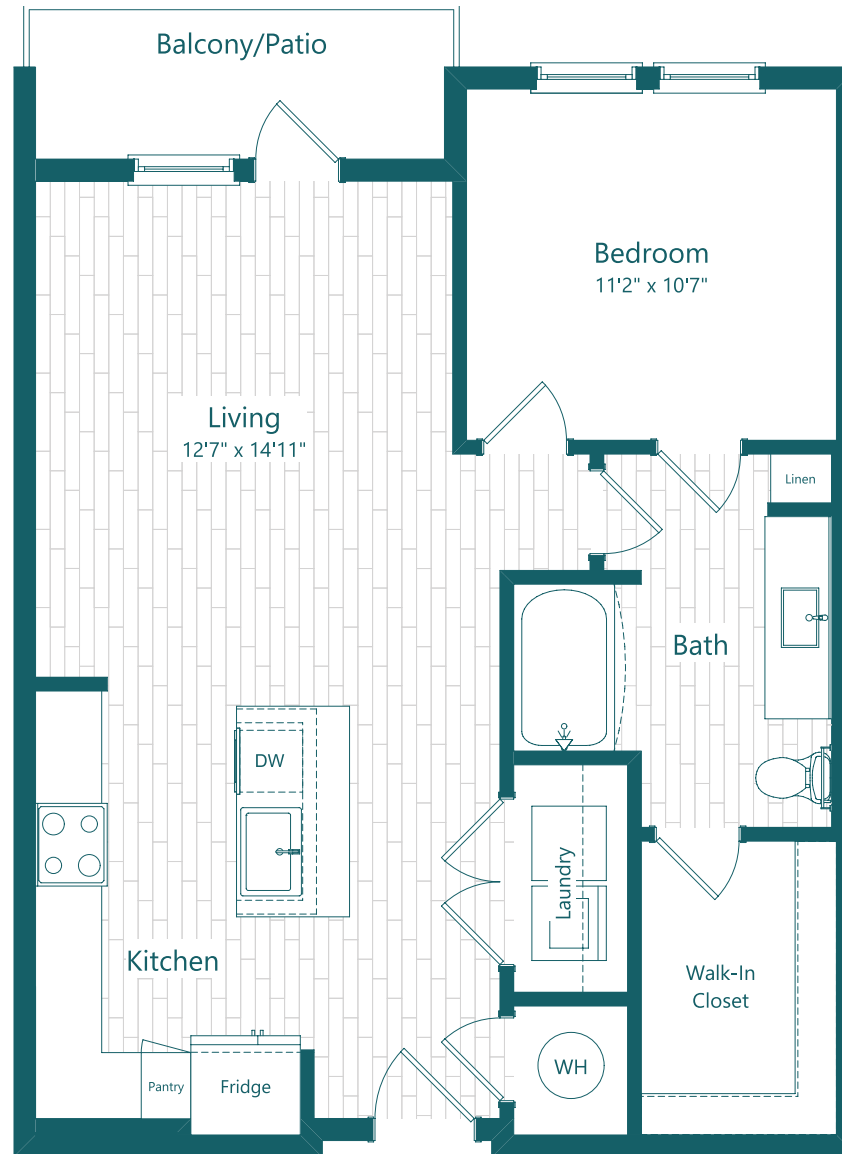

VOLTA

The Parker - A1

1 BEDROOM
1 BATH
771 SQ FT

11391 Square Street
Jacksonville, FL 32256
904.734.0473
VoltaJax.com

Floor plans are artist's rendering. All dimensions are approximate. Actual product and specifications may vary in dimension or detail. Not all features are available in every apartment. Prices and availability are subject to change. Please see a representative for details.