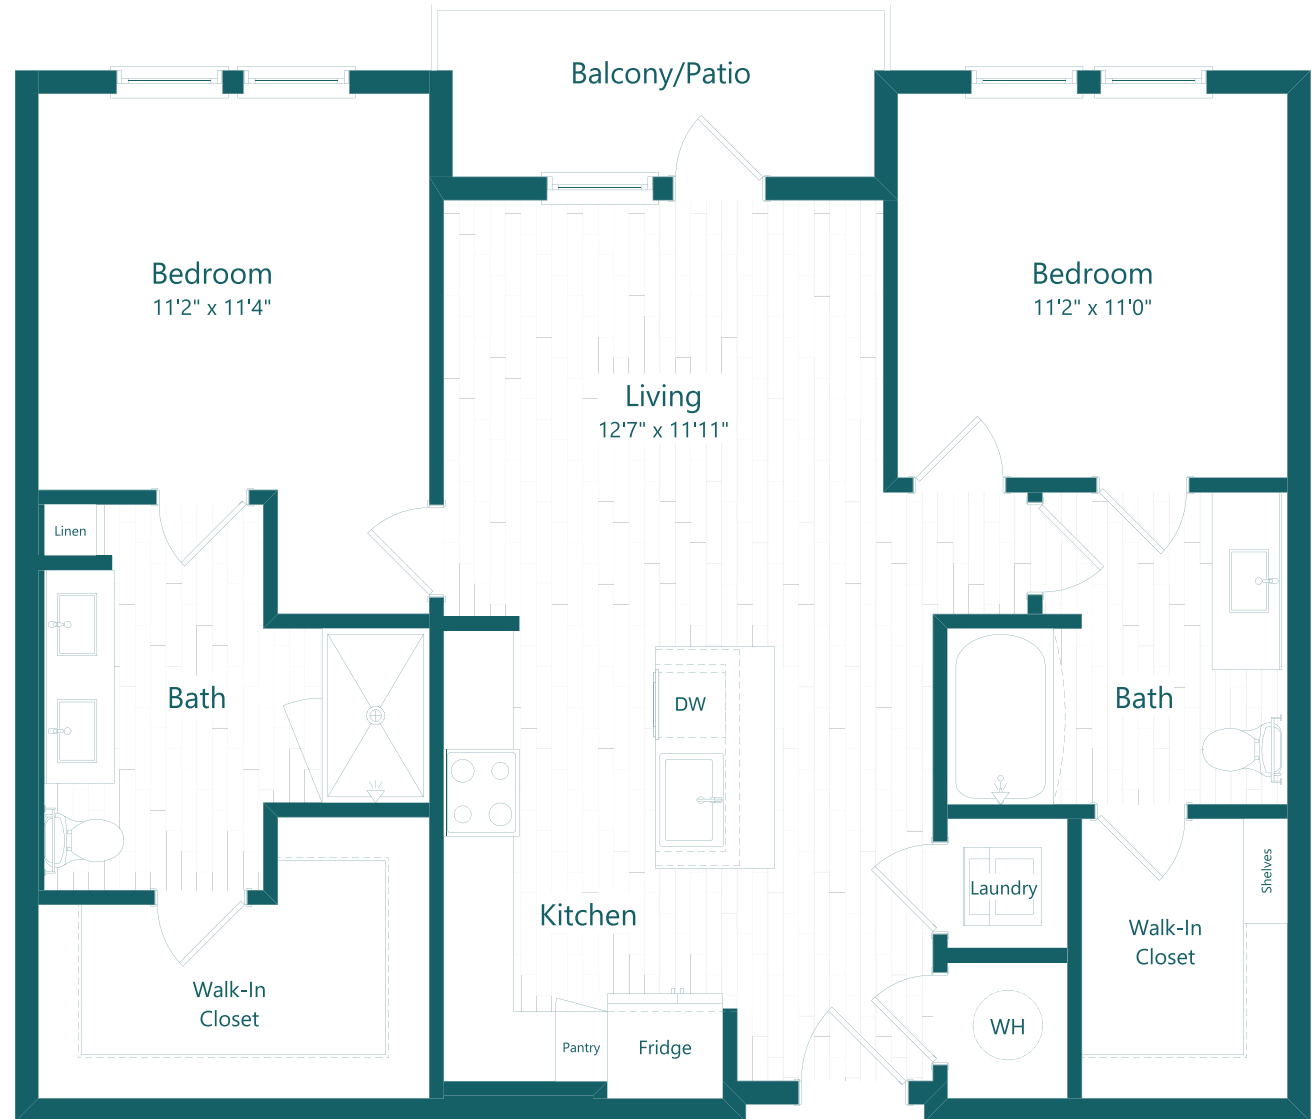

VOLTA

The Ambrose - B2

2 BEDROOM
2 BATH
1,047 SQ FT

11391 Square Street
Jacksonville, FL 32256
904.734.0473
VoltaJax.com

Floor plans are artist's rendering. All dimensions are approximate. Actual product and specifications may vary in dimension or detail. Not all features are available in every apartment. Prices and availability are subject to change. Please see a representative for details.