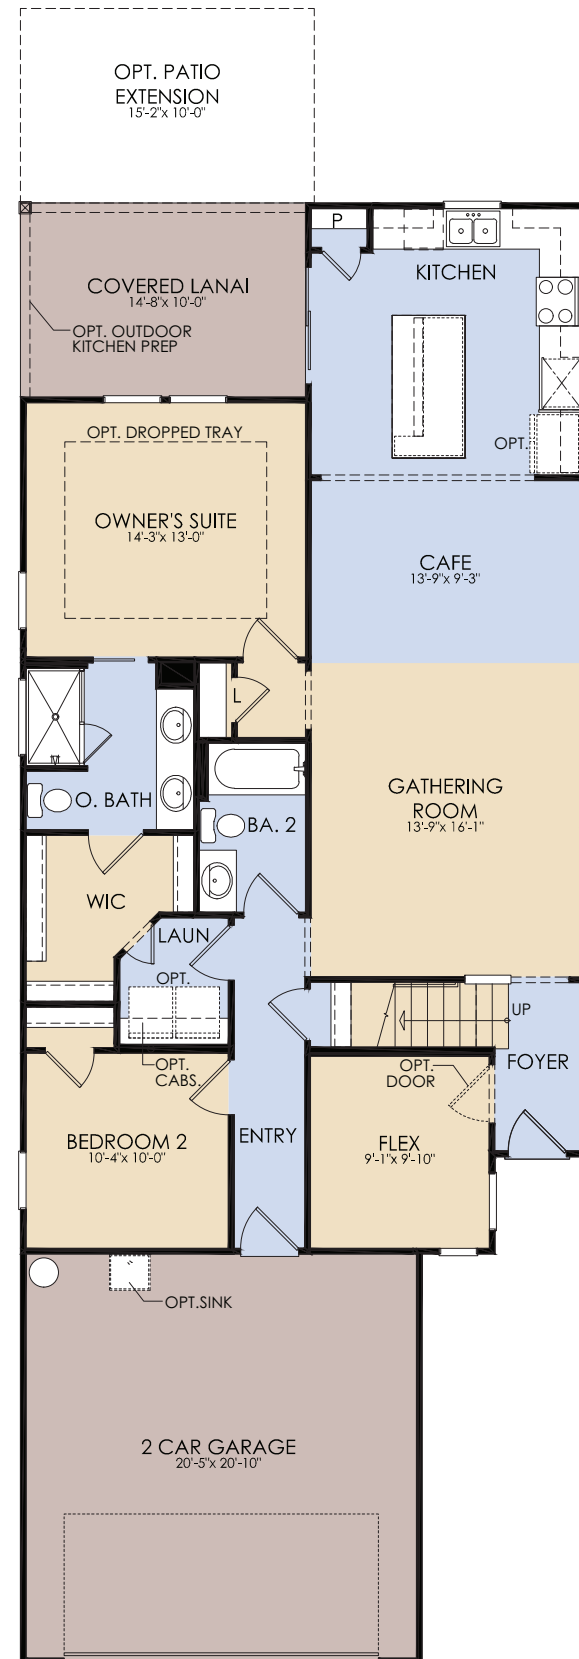

1,977 - 2,124 A/C Sq. Ft.
3 - 4 Bedrooms | 3 Baths | 2-Car Garage

COMPASS GRAND | GARDEN SERIES

Del Webb
eTOWN

Del Webb
eTOWN

FIRST FLOOR

LOFT

Loft w/ Bedroom and Bath
Adds 574 SF

Visit DelWebb.com/eTown to access our interactive floorplan to further customize options available for this home design.