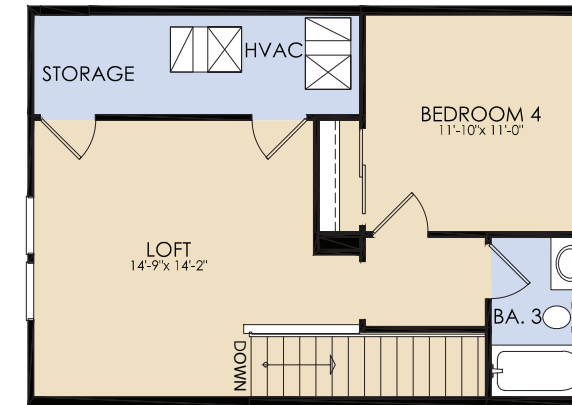

1,977 - 2,124 A/C Sq. Ft.
3 - 4 Bedrooms | 3 Baths | 2-Car Garage

COMPASS GRAND | GARDEN SERIES

Del Webb
eTOWN

Del Webb
eTOWN

FIRST FLOOR

LOFT

Loft w/ Bedroom and Bath
Adds 574 SF

Visit DelWebb.com/eTown to access our interactive floorplan to further customize options available for this home design.